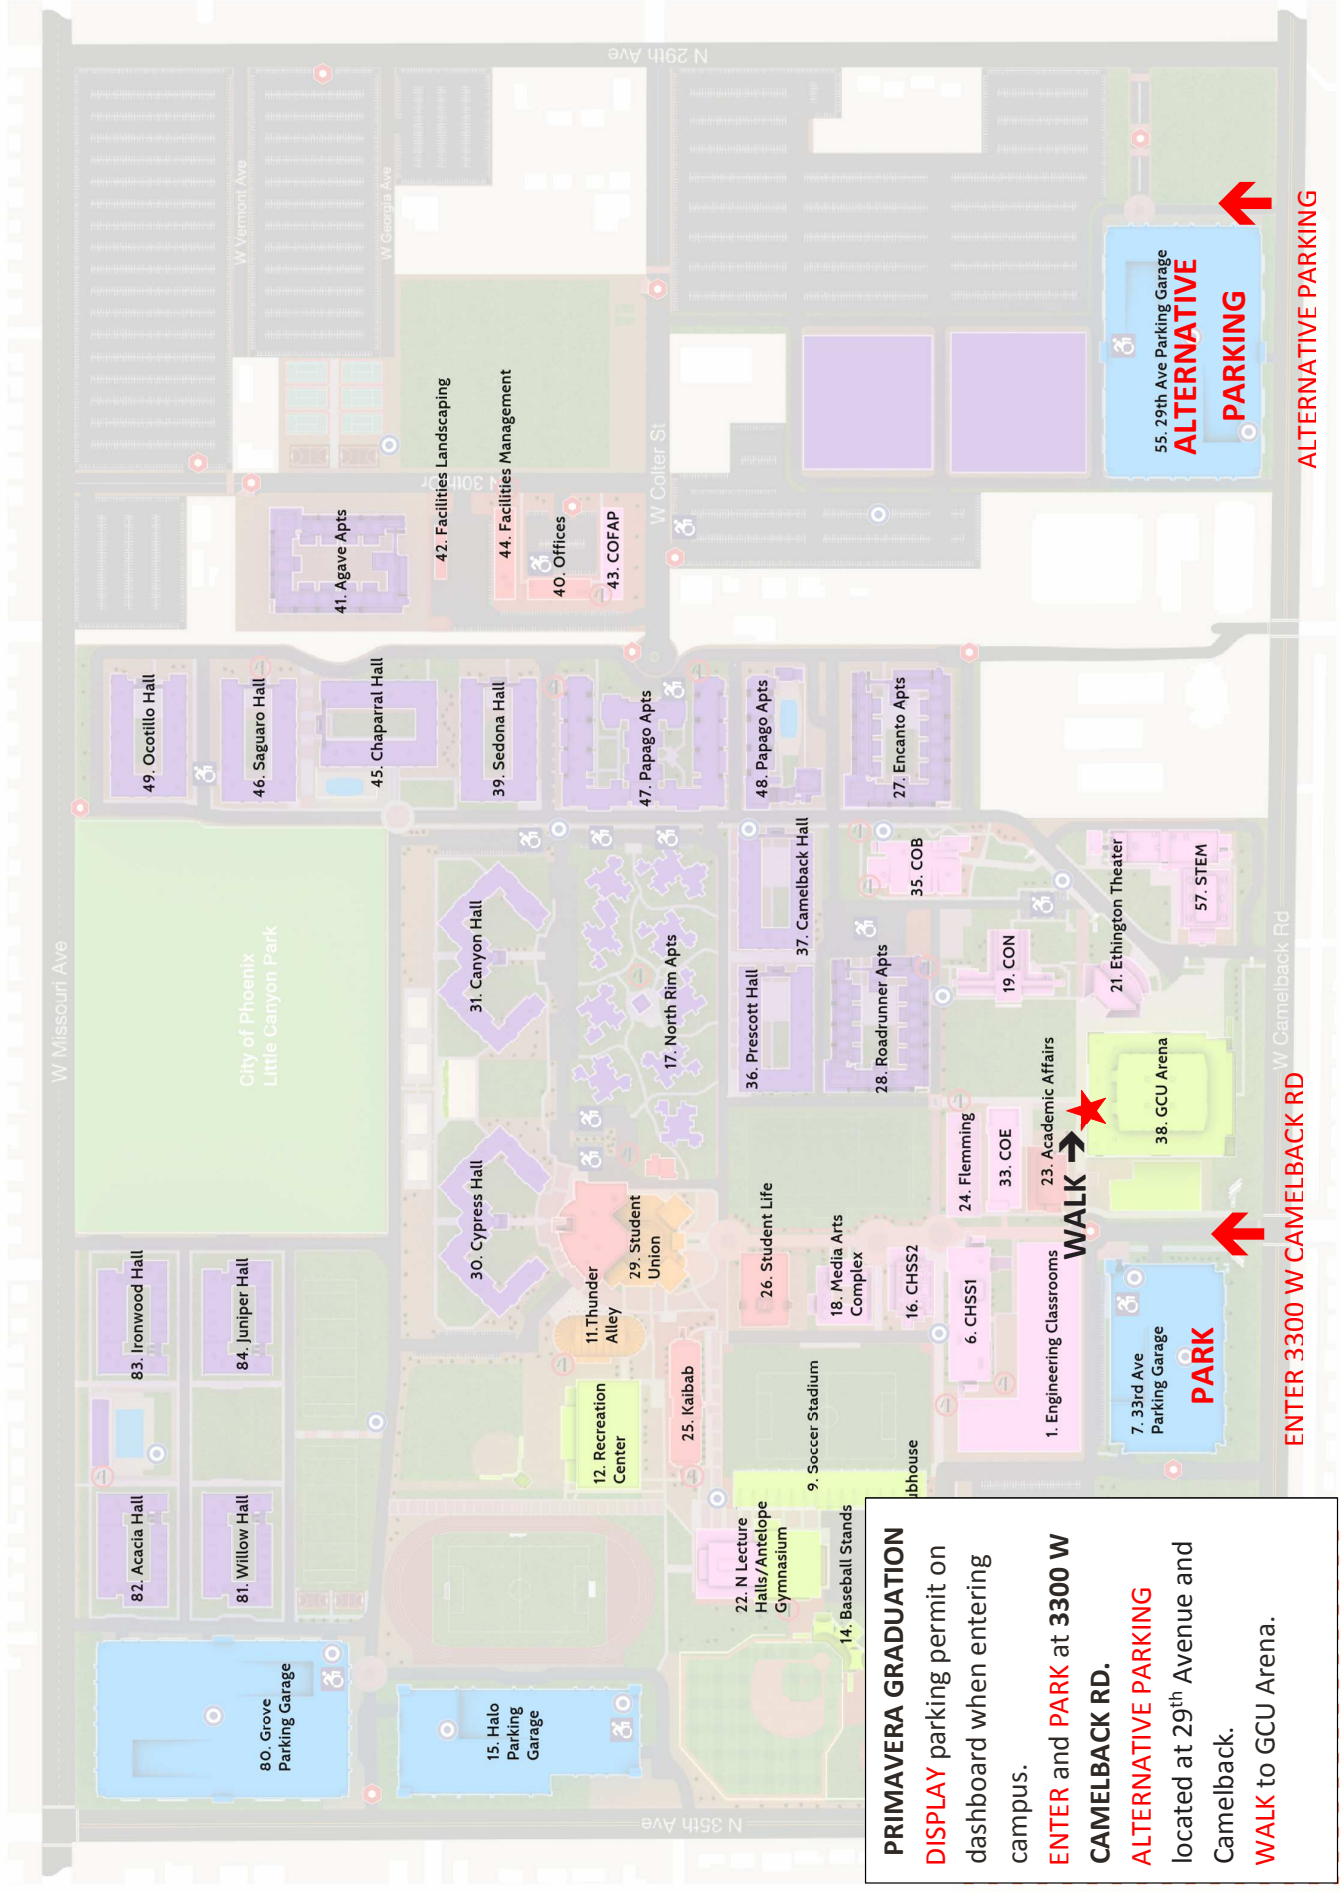

- Classrooms
- Student Housing
- Food Services
- Athletics
- Covered Parking
- Other
- Security Booths
- Blue-Light Security Stations
- Handicap Parking
- Designated Smoking Area

PRIMAVERA GRADUATION
DISPLAY parking permit on dashboard when entering campus.
ENTER and **PARK** at **3300 W CAMELBACK RD.**
ALTERNATIVE PARKING located at 29th Avenue and Camelback.
WALK to GCU Arena.